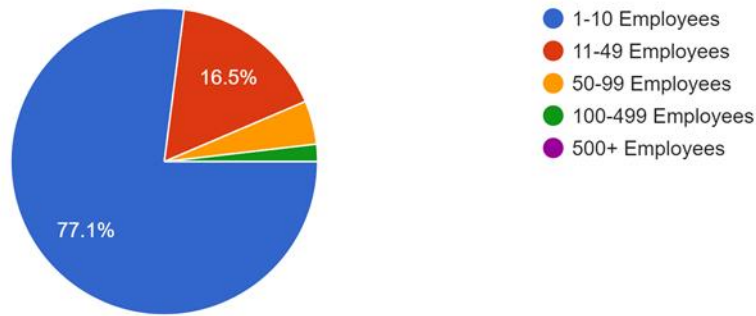

COVID-19 EQUINE IMPACT SURVEY REPORT

**KENTUCKY'S EQUINE
ECONOMIC ADVOCATE**

Which equine industry sector does your company most strongly affiliate?

109 responses

What was the size of your company's workforce pre-pandemic?

109 responses

What is the size of your company's workforce today?

109 responses

How has your business been impacted by COVID-19? Check all that apply.

109 responses

On a scale from 1-10 how has the COVID-19 pandemic affected your business?