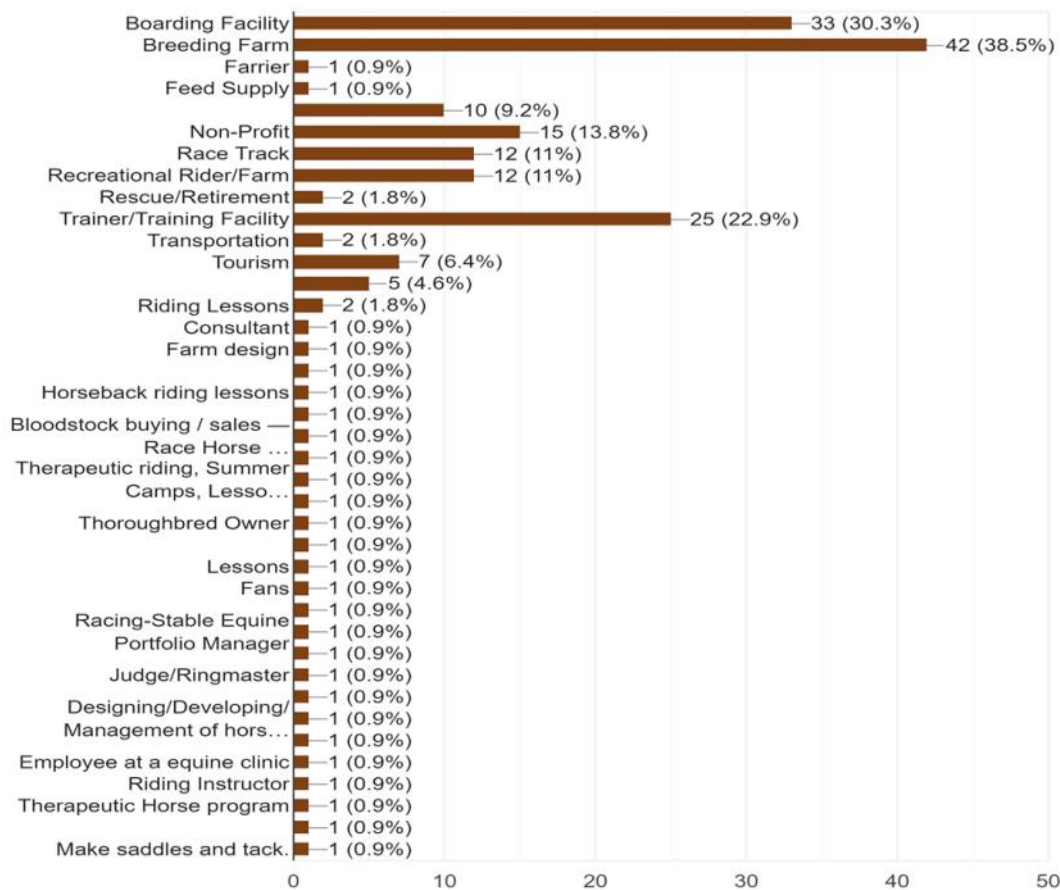

COVID-19 EQUINE IMPACT SURVEY REPORT

**KENTUCKY'S EQUINE
ECONOMIC ADVOCATE**

Which equine industry sector does your company most strongly affiliate?

109 responses

What was the size of your company's workforce pre-pandemic?

109 responses

What is the size of your company's workforce today?

109 responses

How has your business been impacted by COVID-19? Check all that apply.

109 responses

On a scale from 1-10 how has the COVID-19 pandemic affected your business?