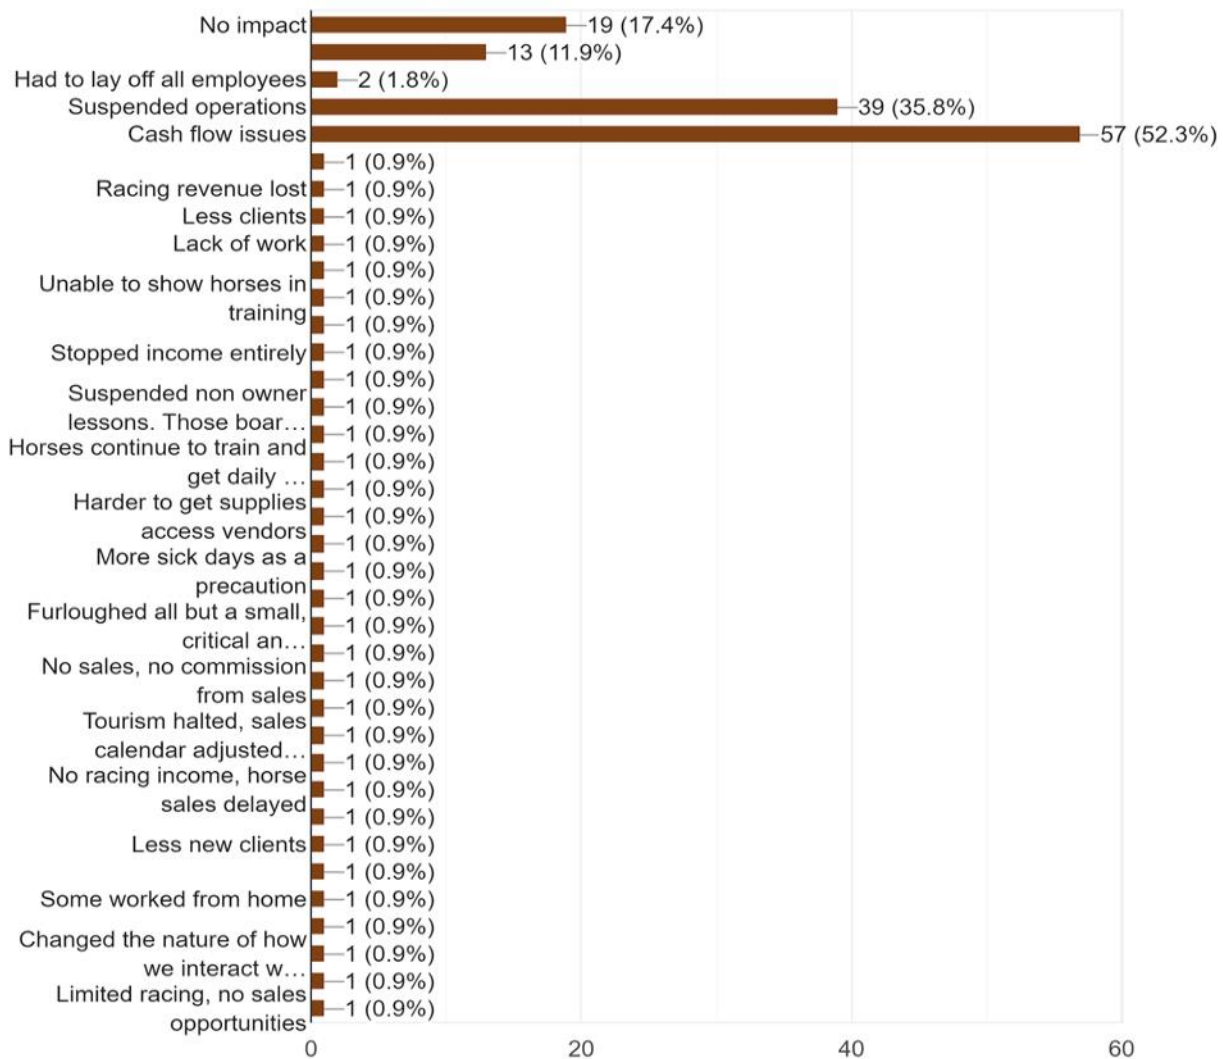

COVID-19 EQUINE IMPACT SURVEY REPORT

**KENTUCKY'S EQUINE
ECONOMIC ADVOCATE**

Which equine industry sector does your company most strongly affiliate?

109 responses

What was the size of your company's workforce pre-pandemic?

109 responses

What is the size of your company's workforce today?

109 responses

How has your business been impacted by COVID-19? Check all that apply.

109 responses

On a scale from 1-10 how has the COVID-19 pandemic affected your business?