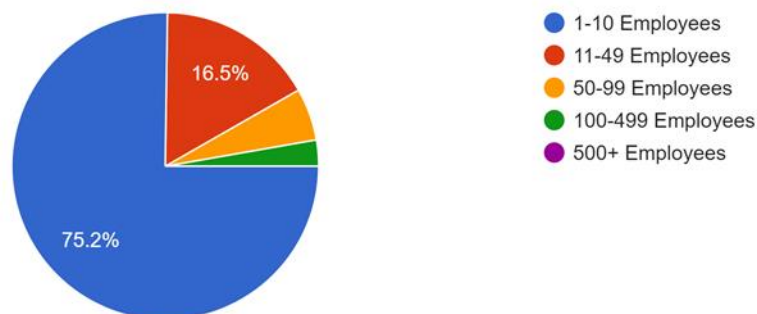

COVID-19 EQUINE IMPACT SURVEY REPORT

**KENTUCKY'S EQUINE
ECONOMIC ADVOCATE**

Which equine industry sector does your company most strongly affiliate?

109 responses

What was the size of your company's workforce pre-pandemic?

109 responses

What is the size of your company's workforce today?

109 responses

How has your business been impacted by COVID-19? Check all that apply.

109 responses

On a scale from 1-10 how has the COVID-19 pandemic affected your business?